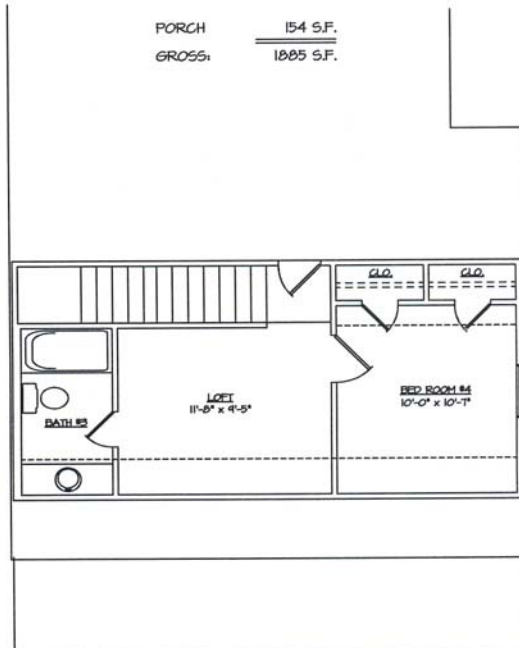

LIVE OAK - 28
4 BED - 3 BATH
 28'-0" X 59'-6"

APPROXIMATE SQ. FT.

LIVING AREA

FIRST FLOOR	1412 S.F.
SECOND FLOOR	319 S.F.
SUBTOTAL:	1731 S.F.
PORCH	154 S.F.
GROSS:	1885 S.F.

30' APPROXIMATE SQ. FT, 2064 S.F. GROSS

32' APPROXIMATE SQ. FT, 2210 S.F. GROSS

* INDIVIDUAL FLOOR PLANS UPON REQUEST